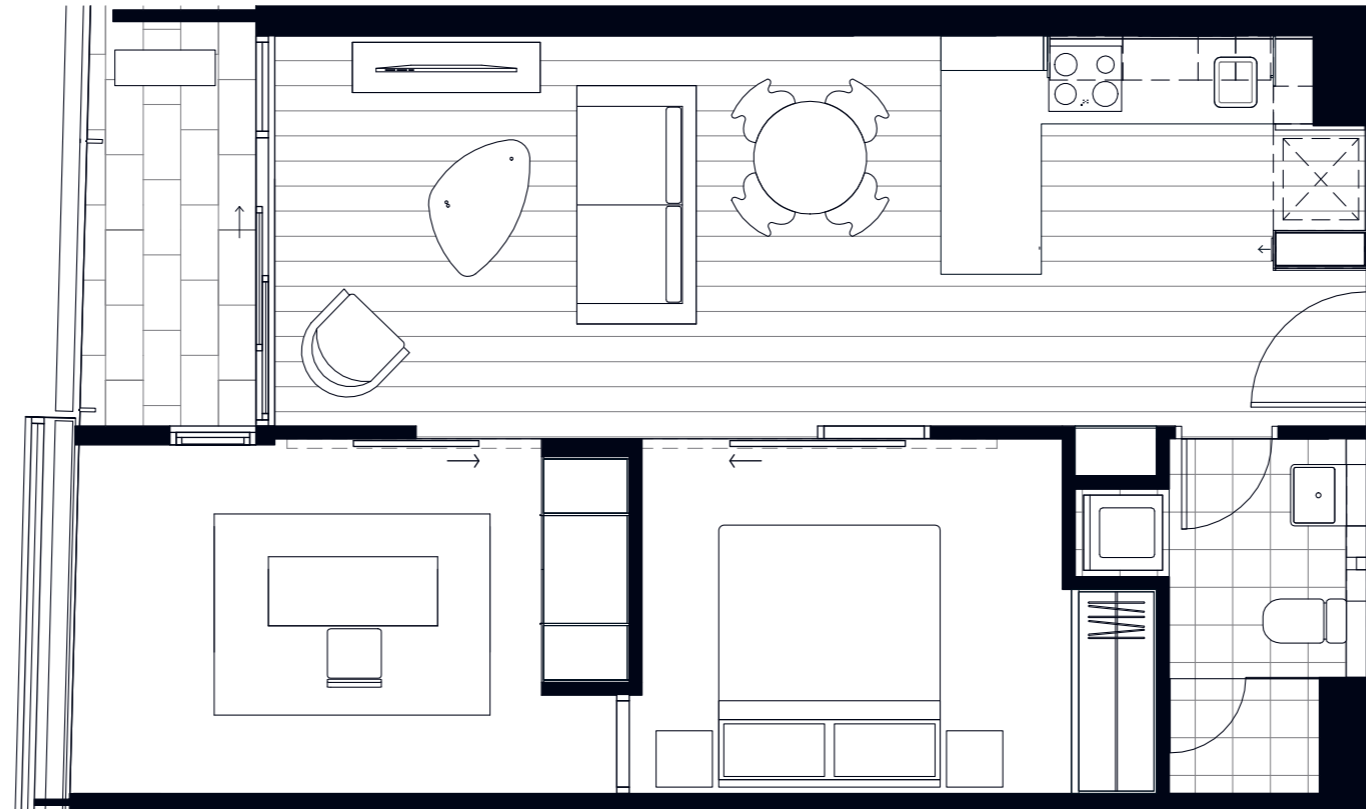

Nord.

Two Bedroom Apartment

TYPE

2H

CITY

BOULEVARD

PARK

HARBOUR

2 Bedroom
1 Bathroom
1 Car Park

Apartment (m²)
212, 312, 412, 712, 812, 912
512, 612

Internal	External	Total
63	5	68
62	5	67

83 Flemington Road
NordMelbourne.com.au